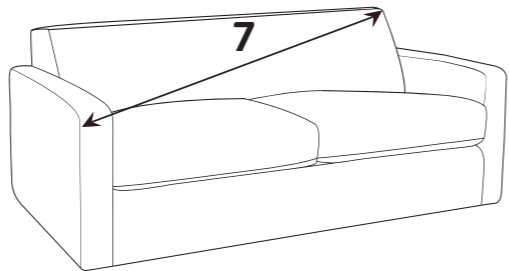

# SULLY DIMENSIONS (CM)

AVAILABLE PIECES	HEIGHT 1	WIDTH 2	DEPTH 3	SEAT HEIGHT 4	SEAT DEPTH 5	SEAT WIDTH 6	ACCESS DIAGONAL 7	OUTBACK HEIGHT 8	ARM HEIGHT 9	WEIGHT (KG)	SCATTER CUSHIONS
4 SEATER MODULAR SOFA (4MD)	89	264	110	48	73	182	275	76	76	96	3 (2 SCATTERS, 1 BOLSTER)
3 SEATER MODULAR SOFA (3MD)	89	225	110	48	73	143	268	76	76	88	3 (2 SCATTERS, 1 BOLSTER)
4ML/4MR UNIT	89	132	110	48	73	91	136	76	76	48	1 SCATTER / 1 SCATTER and 1 BOLSTER
3ML/3MR UNIT	89	112.5	110	48	73	81	164	76	76	44	1 SCATTER / 1 SCATTER and 1 BOLSTER
LOVE CHAIR (LOV)	89	164	110	48	73	77	183	76	76	59.5	1 (1 SCATTER)
<b>ACCENT PIECES</b>											
SULLY FOOTSTOOL (FST)	52	106	89	N/A	N/A	N/A	138	N/A	N/A	26.5	N/A

\* Featherflex seat interior.

\* Sumptuous feather filled arm pads for added comfort. 

\* Feather filled scatters included. 

\* Serpentine seat springs & silent wire.

\* Elasticated back webbing.

### DIMENSION GUIDE

- 1 - HEIGHT
- 2 - WIDTH
- 3 - DEPTH
- 4 - SEAT HEIGHT
- 5 - SEAT DEPTH (STD & PILLOW)
- 6 - SEAT WIDTH
- 7 - DIAGONAL ACCESS
- 8 - OUTBACK HEIGHT
- 9 - ARM HEIGHT

Illustrations used for reference only.

Check the diagonal access dimension to ensure furniture will fit in your home.