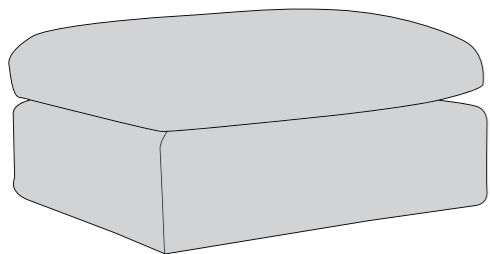

SUGGESTED ACCENT PIECES

Sully Footstool (FST)