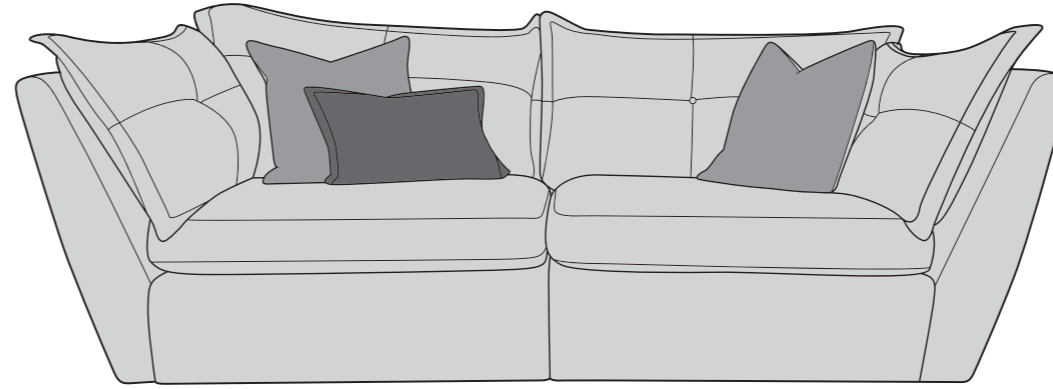

# SULLY COVER GUIDE: STANDARD BACK ONLY

Please use this guide when ordering the following pieces to clarify cover options.

4 Seater Modular (4ML + 4MR = 4MD)

3 Seater Modular (3ML + 3MR = 3MD)

Love Chair (LOV)