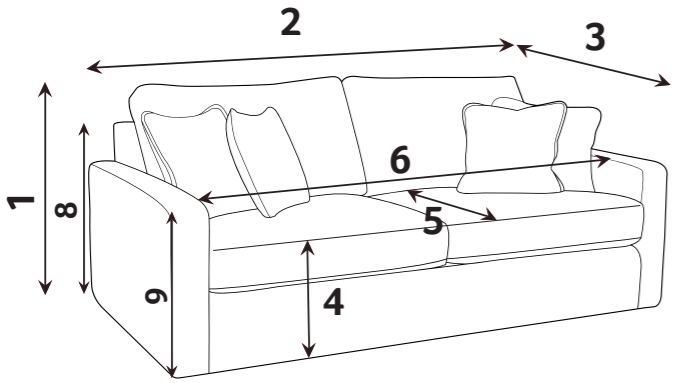

# SULLY DIMENSIONS (CM)

AVAILABLE PIECES	HEIGHT 1	WIDTH 2	DEPTH 3	SEAT HEIGHT 4	SEAT DEPTH 5	SEAT WIDTH 6	ACCESS DIAGONAL 7	OUTBACK HEIGHT 8	ARM HEIGHT 9	WEIGHT (KG)	SCATTER CUSHIONS
4 SEATER MODULAR SOFA (4MD)	89	264	110	48	73	182	275	76	76	96	3 (2 SCATTERS, 1 BOLSTER)
3 SEATER MODULAR SOFA (3MD)	89	225	110	48	73	143	268	76	76	88	3 (2 SCATTERS, 1 BOLSTER)
4ML/4MR UNIT	89	132	110	48	73	91	136	76	76	48	1 SCATTER / 1 SCATTER and 1 BOLSTER
3ML/3MR UNIT	89	112.5	110	48	73	81	164	76	76	44	1 SCATTER / 1 SCATTER and 1 BOLSTER
LOVE CHAIR (LOV)	89	164	110	48	73	77	183	76	76	59.5	1 (1 SCATTER)
<b>ACCENT PIECES</b>											
SULLY FOOTSTOOL (FST)	52	106	89	N/A	N/A	N/A	138	N/A	N/A	26.5	N/A

\* Featherflex seat interior.

\* Sumptuous feather filled arm pads for added comfort. 

\* Feather filled scatters included. 

\* Serpentine seat springs & silent wire.

\* Elasticated back webbing.

### DIMENSION GUIDE

- 1 - HEIGHT
- 2 - WIDTH
- 3 - DEPTH
- 4 - SEAT HEIGHT
- 5 - SEAT DEPTH (STD & PILLOW)
- 6 - SEAT WIDTH
- 7 - DIAGONAL ACCESS
- 8 - OUTBACK HEIGHT
- 9 - ARM HEIGHT

Illustrations used for reference only.

Check the diagonal access dimension to ensure furniture will fit in your home.