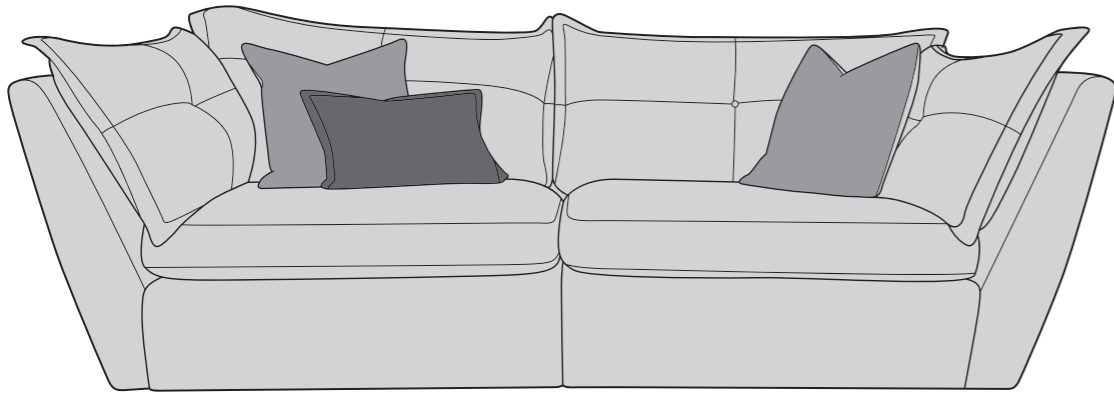

# SULLY COVER GUIDE: STANDARD BACK ONLY

Please use this guide when ordering the following pieces to clarify cover options.

4 Seater Modular (4ML + 4MR = 4MD)

3 Seater Modular (3ML + 3MR = 3MD)

Love Chair (LOV)