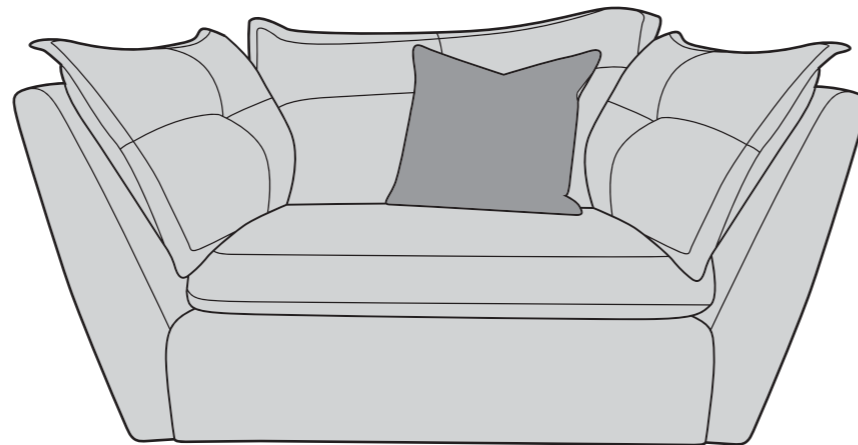

# SULLY COVER GUIDE: STANDARD BACK ONLY

Please use this guide when ordering the following pieces to clarify cover options.

4 Seater Modular (4ML + 4MR = 4MD)

3 Seater Modular (3ML + 3MR = 3MD)

Love Chair (LOV)

 **COVER 1**  
(BODY)

 **COVER 2**  
(SCATTER)

 **COVER 3**  
(BOLSTER)

## Scatter Cushions

Front = Cover 2  
Back = Cover 1