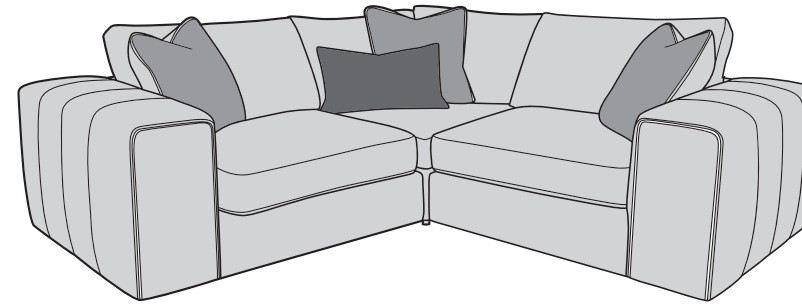

Please note that colour shadings can vary slightly from each roll of fabric.
We cannot guarantee a precise match to these samples or between cut lengths and upholstered goods.

16/02/2023

HADLEY COVER GUIDE: STANDARD BACK ONLY

Please use this guide when ordering the following pieces to clarify cover options.

Corner Group (LH2,COR,RH2)

Corner Group (LH1,COR,RH1)

Corner Group (LH2,COR,RH1)

Corner Group (LH1,COR,RH2)

Armless Unit (ALU)

3 Seater Sofa (3ST)

2 Seater Sofa (2ST)

Love Chair (LOV)

-  **COVER 1**
(BODY)
-  **COVER 2**
(SCATTER)
-  **COVER 3**
(BOLSTER)

Scatter Cushions

Front = Cover 2
Piping = Cover 1
Back = Cover 1

Bolster Cushion

Illustrations used for reference only.

Check the diagonal access dimension to ensure furniture will fit in your home.

Ultimate-Flex

A high loft, high density foam inner seat interior surrounded by a dacron wrap that provides both comfort and support.