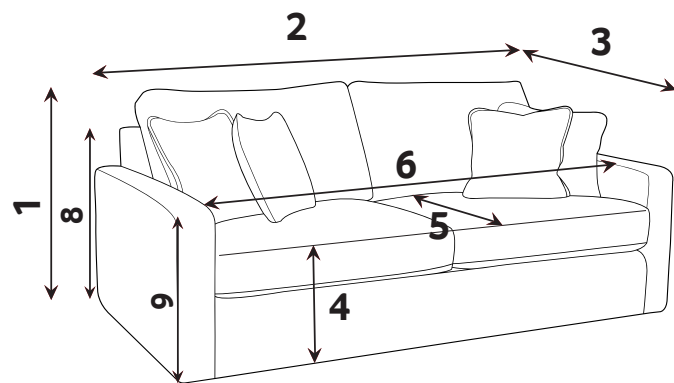

3 Seater Sofa (3ST)

2 Seater Sofa (2ST)

Love Chair (LOV)

-  **COVER 1**
(BODY)
-  **COVER 2**
(SCATTER)
-  **COVER 3**
(BOLSTER)

Scatter Cushions

Front = Cover 2
Piping = Cover 1
Back = Cover 1

Bolster Cushion

Front = Cover 3
Back = Cover 3

SUGGESTED ACCENT PIECES

Nora Accent Chair (ACH)

Arc Round Footstool (FST)

HADLEY DIMENSIONS (CM)

AVAILABLE PIECES	HEIGHT 1	WIDTH 2	DEPTH 3	SEAT HEIGHT 4	SEAT DEPTH 5	SEAT WIDTH 6	ACCESS DIAGONAL 7	OUTBACK HEIGHT 8	ARM HEIGHT 9	WEIGHT (KG)	SCATTER CUSHION NO.
LH2, COR, RH2 CORNER GROUP	79	288	288	41	69	N/A	N/A	61	61	143.5	3 SCATTERS + 1 BOLSTER
LH2, COR, RH1 CORNER GROUP or LH1, COR, RH2 CORNER GROUP	79	288	213	41	69	N/A	N/A	61	61	128	3 SCATTERS + 1 BOLSTER
LH1, COR, RH1 CORNER GROUP	79	213	213	41	69	N/A	N/A	61	61	112.5	3 SCATTERS + 1 BOLSTER
LH2 / RH2 UNIT	79	184	111	41	69	151	212	61	61	55.5	1 SCATTER
LH1 / RH1 UNIT	79	109	111	41	69	76	149	61	61	40	1 SCATTER
CORNER UNIT (COR)	79	104	104	41	65	N/A	147	61	N/A	32.5	1 SCATTER + 1 BOLSTER
ARMLESS UNIT (ALU)	79	79	111	41	69	N/A	134	61	N/A	23	N/A
3 SEATER SOFA (3ST)											
79 214 111 41 69 149 232 61 61 70 2 SCATTERS											
2 SEATER SOFA (2ST)											
79 194 111 41 69 129 216 61 61 64 2 SCATTERS											
LOVE CHAIR (LOV)											
79 151 111 41 69 88 180 61 61 59 2 SCATTERS											
ACCENT PIECES											
NORA ACCENT CHAIR											
75 82 85 45 61 47 93 N/A 67 18.5 1											
ARC ROUND FOOTSTOOL (FST)											
33 97 97 N/A N/A N/A N/A N/A N/A 22 N/A											

* Elasticated back webbing.

* Available with or without Gold / Chrome / Black trim

* Feather filled scatters and bolsters included. 

DIMENSION GUIDE

- 1 - HEIGHT
- 2 - WIDTH
- 3 - DEPTH
- 4 - SEAT HEIGHT
- 5 - SEAT DEPTH (STD & PILLOW)
- 6 - SEAT WIDTH
- 7 - DIAGONAL ACCESS
- 8 - OUTBACK HEIGHT
- 9 - ARM HEIGHT