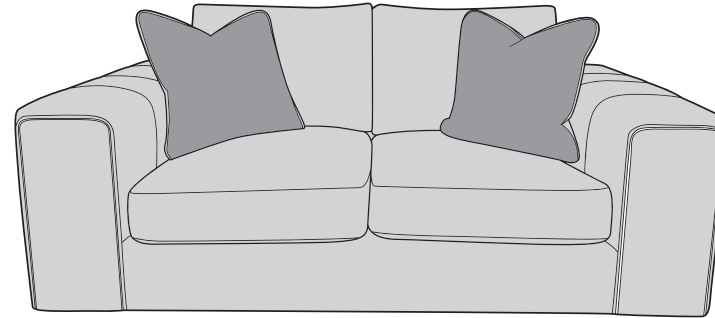

Please use this guide when ordering the following pieces to clarify cover options.

Corner Group (LH2,COR,RH2)

Corner Group (LH1,COR,RH1)

Corner Group (LH2,COR,RH1)

Corner Group (LH1,COR,RH2)

Armless Unit (ALU)

3 Seater Sofa (3ST)

2 Seater Sofa (2ST)

Love Chair (LOV)

-  **COVER 1**
(BODY)
-  **COVER 2**
(SCATTER)
-  **COVER 3**
(BOLSTER)

Scatter Cushions

Front = Cover 2
Piping = Cover 1
Back = Cover 1

Bolster Cushion

Illustrations used for reference only.

Check the diagonal access dimension to ensure furniture will fit in your home.

Ultimate-Flex

A high loft, high density foam inner seat interior surrounded by a dacron wrap that provides both comfort and support.