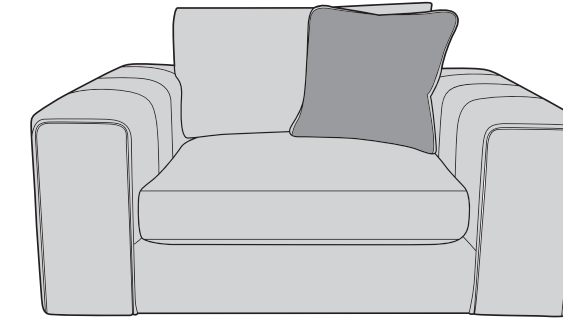

Please use this guide when ordering the following pieces to clarify cover options.

Corner Group (LH2,COR,RH2)

Corner Group (LH1,COR,RH1)

Corner Group (LH2,COR,RH1)

Corner Group (LH1,COR,RH2)

Armless Unit (ALU)

3 Seater Sofa (3ST)

2 Seater Sofa (2ST)

Love Chair (LOV)

-  **COVER 1**
(BODY)
-  **COVER 2**
(SCATTER)
-  **COVER 3**
(BOLSTER)

Scatter Cushions

Front = Cover 2
Piping = Cover 1
Back = Cover 1

Bolster Cushion

Front = Cover 3
Back = Cover 3

SUGGESTED ACCENT PIECES

Nora Accent Chair (ACH)

Arc Round Footstool (FST)

HADLEY DIMENSIONS (CM)

AVAILABLE PIECES	HEIGHT 1	WIDTH 2	DEPTH 3	SEAT HEIGHT 4	SEAT DEPTH 5	SEAT WIDTH 6	ACCESS DIAGONAL 7	OUTBACK HEIGHT 8	ARM HEIGHT 9	WEIGHT (KG)	SCATTER CUSHION NO.
LH2, COR, RH2 CORNER GROUP	79	288	288	41	69	N/A	N/A	61	61	143.5	3 SCATTERS + 1 BOLSTER
LH2, COR, RH1 CORNER GROUP or LH1, COR, RH2 CORNER GROUP	79	288	213	41	69	N/A	N/A	61	61	128	3 SCATTERS + 1 BOLSTER
LH1, COR, RH1 CORNER GROUP	79	213	213	41	69	N/A	N/A	61	61	112.5	3 SCATTERS + 1 BOLSTER
LH2 / RH2 UNIT	79	184	111	41	69	151	212	61	61	55.5	1 SCATTER
LH1 / RH1 UNIT	79	109	111	41	69	76	149	61	61	40	1 SCATTER
CORNER UNIT (COR)	79	104	104	41	65	N/A	147	61	N/A	32.5	1 SCATTER + 1 BOLSTER
ARMLESS UNIT (ALU)	79	79	111	41	69	N/A	134	61	N/A	23	N/A
3 SEATER SOFA (3ST)											
79 214 111 41 69 149 232 61 61 70 2 SCATTERS											
2 SEATER SOFA (2ST)											
79 194 111 41 69 129 216 61 61 64 2 SCATTERS											
LOVE CHAIR (LOV)											
79 151 111 41 69 88 180 61 61 59 2 SCATTERS											
ACCENT PIECES											
NORA ACCENT CHAIR											
75 82 85 45 61 47 93 N/A 67 18.5 1											
ARC ROUND FOOTSTOOL (FST)											
33 97 97 N/A N/A N/A N/A N/A N/A 22 N/A											

Illustrations used for reference only.

Check the diagonal access dimension to ensure furniture will fit in your home.

Ultimate-Flex

A high loft, high density foam inner seat interior surrounded by a dacron wrap that provides both comfort and support.