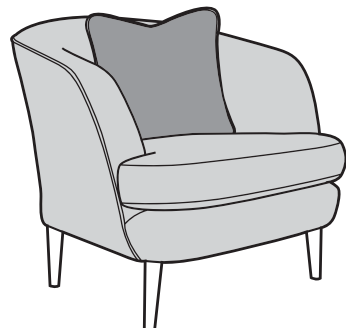

Please use this guide when ordering the following pieces to clarify cover options.

Corner Group (LH2,COR,RH2)

Corner Group (LH1,COR,RH1)

Corner Group (LH2,COR,RH1)

Corner Group (LH1,COR,RH2)

Armless Unit (ALU)

3 Seater Sofa (3ST)

2 Seater Sofa (2ST)

Love Chair (LOV)

-  **COVER 1**
(BODY)
-  **COVER 2**
(SCATTER)
-  **COVER 3**
(BOLSTER)

Scatter Cushions

Front = Cover 2
Piping = Cover 1
Back = Cover 1

Bolster Cushion

Front = Cover 3
Back = Cover 3

SUGGESTED ACCENT PIECES

Nora Accent Chair (ACH)

Arc Round Footstool (FST)

HADLEY DIMENSIONS (CM)

AVAILABLE PIECES	HEIGHT 1	WIDTH 2	DEPTH 3	SEAT HEIGHT 4	SEAT DEPTH 5	SEAT WIDTH 6	ACCESS DIAGONAL 7	OUTBACK HEIGHT 8	ARM HEIGHT 9	WEIGHT (KG)	SCATTER CUSHION NO.
LH2, COR, RH2 CORNER GROUP	79	288	288	41	69	N/A	N/A	61	61	143.5	3 SCATTERS + 1 BOLSTER
LH2, COR, RH1 CORNER GROUP or LH1, COR, RH2 CORNER GROUP	79	288	213	41	69	N/A	N/A	61	61	128	3 SCATTERS + 1 BOLSTER
LH1, COR, RH1 CORNER GROUP	79	213	213	41	69	N/A	N/A	61	61	112.5	3 SCATTERS + 1 BOLSTER
LH2 / RH2 UNIT	79	184	111	41	69	151	212	61	61	55.5	1 SCATTER
LH1 / RH1 UNIT	79	109	111	41	69	76	149	61	61	40	1 SCATTER
CORNER UNIT (COR)	79	104	104	41	65	N/A	147	61	N/A	32.5	1 SCATTER + 1 BOLSTER
ARMLESS UNIT (ALU)	79	79	111	41	69	N/A	134	61	N/A	23	N/A
3 SEATER SOFA (3ST)											
79 214 111 41 69 149 232 61 61 70 2 SCATTERS											
2 SEATER SOFA (2ST)											
79 194 111 41 69 129 216 61 61 64 2 SCATTERS											
LOVE CHAIR (LOV)											
79 151 111 41 69 88 180 61 61 59 2 SCATTERS											
ACCENT PIECES											
NORA ACCENT CHAIR											
75 82 85 45 61 47 93 N/A 67 18.5 1											
ARC ROUND FOOTSTOOL (FST)											
33 97 97 N/A N/A N/A N/A N/A N/A 22 N/A											