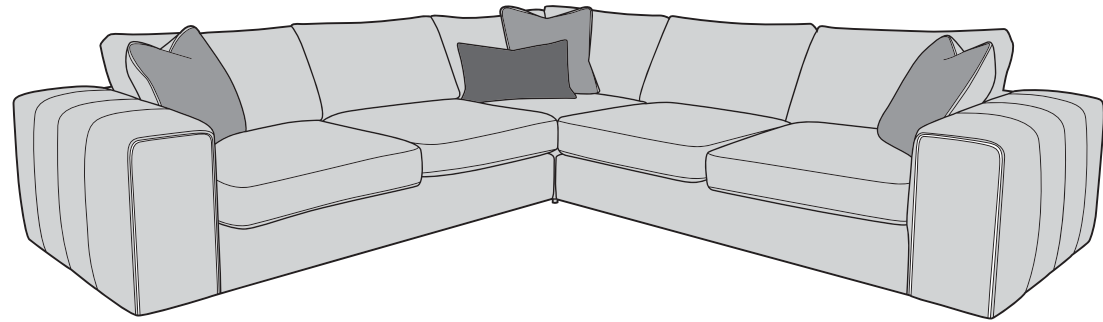

Please note that colour shadings can vary slightly from each roll of fabric.
We cannot guarantee a precise match to these samples or between cut lengths and upholstered goods.

16/02/2023

HADLEY COVER GUIDE: STANDARD BACK ONLY

Please use this guide when ordering the following pieces to clarify cover options.

Corner Group (LH2,COR,RH2)

Corner Group (LH1,COR,RH1)

Corner Group (LH2,COR,RH1)

Corner Group (LH1,COR,RH2)

Armless Unit (ALU)

3 Seater Sofa (3ST)

2 Seater Sofa (2ST)

Love Chair (LOV)

-  **COVER 1**
(BODY)
-  **COVER 2**
(SCATTER)
-  **COVER 3**
(BOLSTER)

Scatter Cushions

Front = Cover 2
Piping = Cover 1
Back = Cover 1

Bolster Cushion

Illustrations used for reference only.

Check the diagonal access dimension to ensure furniture will fit in your home.

Ultimate-Flex

A high loft, high density foam inner seat interior surrounded by a dacron wrap that provides both comfort and support.