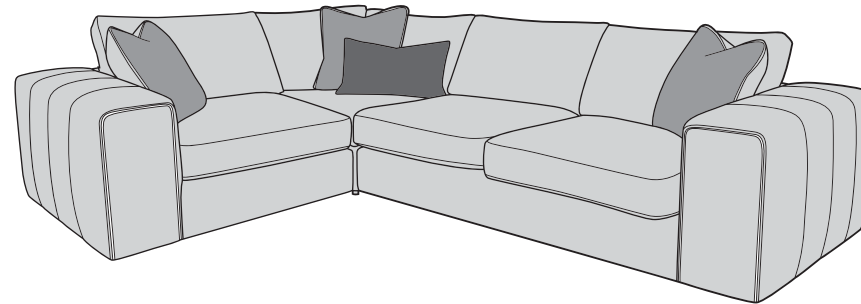

Please use this guide when ordering the following pieces to clarify cover options.

Corner Group (LH2,COR,RH2)

Corner Group (LH1,COR,RH1)

Corner Group (LH2,COR,RH1)

Corner Group (LH1,COR,RH2)

Armless Unit (ALU)

3 Seater Sofa (3ST)

2 Seater Sofa (2ST)

Love Chair (LOV)

-  **COVER 1**
(BODY)
-  **COVER 2**
(SCATTER)
-  **COVER 3**
(BOLSTER)

Scatter Cushions

Front = Cover 2
Piping = Cover 1
Back = Cover 1

Bolster Cushion

Illustrations used for reference only.

Check the diagonal access dimension to ensure furniture will fit in your home.

Ultimate-Flex

A high loft, high density foam inner seat interior surrounded by a dacron wrap that provides both comfort and support.