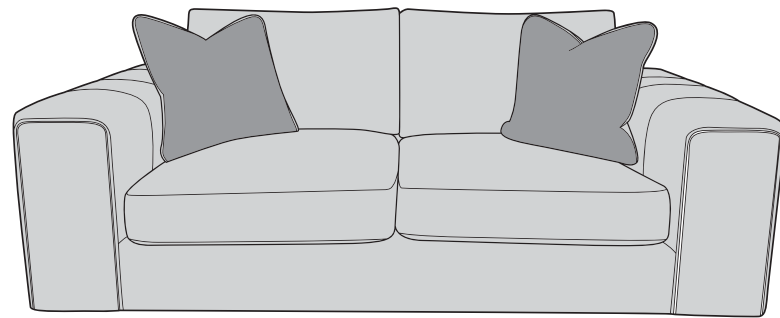

Please use this guide when ordering the following pieces to clarify cover options.

Corner Group (LH2,COR,RH2)

Corner Group (LH1,COR,RH1)

Corner Group (LH2,COR,RH1)

Corner Group (LH1,COR,RH2)

Armless Unit (ALU)

3 Seater Sofa (3ST)

2 Seater Sofa (2ST)

Love Chair (LOV)

-  **COVER 1**
(BODY)
-  **COVER 2**
(SCATTER)
-  **COVER 3**
(BOLSTER)

Scatter Cushions

Front = Cover 2
Piping = Cover 1
Back = Cover 1

Bolster Cushion

Illustrations used for reference only.

Check the diagonal access dimension to ensure furniture will fit in your home.

Ultimate-Flex

A high loft, high density foam inner seat interior surrounded by a dacron wrap that provides both comfort and support.