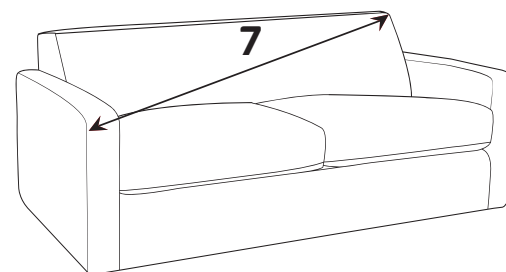

Front = Cover 3
Back = Cover 3

SUGGESTED ACCENT PIECES

Nora Accent Chair (ACH)

Arc Round Footstool (FST)

HADLEY DIMENSIONS (CM)

AVAILABLE PIECES	HEIGHT 1	WIDTH 2	DEPTH 3	SEAT HEIGHT 4	SEAT DEPTH 5	SEAT WIDTH 6	ACCESS DIAGONAL 7	OUTBACK HEIGHT 8	ARM HEIGHT 9	WEIGHT (KG)	SCATTER CUSHION NO.
LH2, COR, RH2 CORNER GROUP	79	288	288	41	69	N/A	N/A	61	61	143.5	3 SCATTERS + 1 BOLSTER
LH2, COR, RH1 CORNER GROUP or LH1, COR, RH2 CORNER GROUP	79	288	213	41	69	N/A	N/A	61	61	128	3 SCATTERS + 1 BOLSTER
LH1, COR, RH1 CORNER GROUP	79	213	213	41	69	N/A	N/A	61	61	112.5	3 SCATTERS + 1 BOLSTER
LH2 / RH2 UNIT	79	184	111	41	69	151	212	61	61	55.5	1 SCATTER
LH1 / RH1 UNIT	79	109	111	41	69	76	149	61	61	40	1 SCATTER
CORNER UNIT (COR)	79	104	104	41	65	N/A	147	61	N/A	32.5	1 SCATTER + 1 BOLSTER
ARMLESS UNIT (ALU)	79	79	111	41	69	N/A	134	61	N/A	23	N/A
3 SEATER SOFA (3ST)											
79 214 111 41 69 149 232 61 61 70 2 SCATTERS											
2 SEATER SOFA (2ST)											
79 194 111 41 69 129 216 61 61 64 2 SCATTERS											
LOVE CHAIR (LOV)											
79 151 111 41 69 88 180 61 61 59 2 SCATTERS											
ACCENT PIECES											
NORA ACCENT CHAIR											
75 82 85 45 61 47 93 N/A 67 18.5 1											
ARC ROUND FOOTSTOOL (FST)											
33 97 97 N/A N/A N/A N/A N/A N/A 22 N/A											

* Elasticated back webbing.

* Available with or without Gold / Chrome / Black trim

* Feather filled scatters and bolsters included. 

DIMENSION GUIDE

- 1 - HEIGHT
- 2 - WIDTH
- 3 - DEPTH
- 4 - SEAT HEIGHT
- 5 - SEAT DEPTH (STD & PILLOW)
- 6 - SEAT WIDTH
- 7 - DIAGONAL ACCESS
- 8 - OUTBACK HEIGHT
- 9 - ARM HEIGHT

Illustrations used for reference only.

Check the diagonal access dimension to ensure furniture will fit in your home.

Ultimate-Flex

A high loft, high density foam inner seat interior surrounded by a dacron wrap that provides both comfort and support.