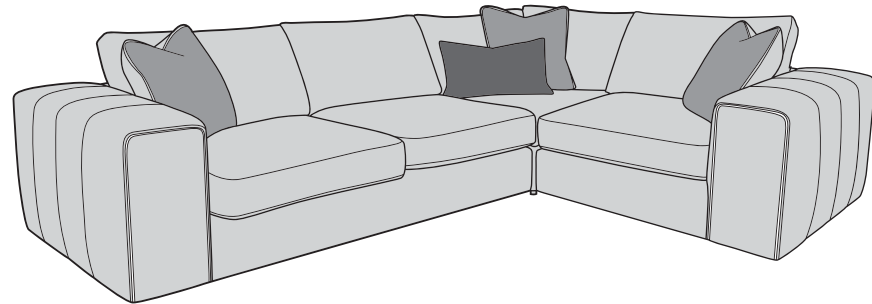

Please use this guide when ordering the following pieces to clarify cover options.

Corner Group (LH2,COR,RH2)

Corner Group (LH1,COR,RH1)

Corner Group (LH2,COR,RH1)

Corner Group (LH1,COR,RH2)

Armless Unit (ALU)

3 Seater Sofa (3ST)

2 Seater Sofa (2ST)

Love Chair (LOV)

-  **COVER 1**
(BODY)
-  **COVER 2**
(SCATTER)
-  **COVER 3**
(BOLSTER)

Scatter Cushions

Front = Cover 2
Piping = Cover 1
Back = Cover 1

Bolster Cushion

Illustrations used for reference only.

Check the diagonal access dimension to ensure furniture will fit in your home.

Ultimate-Flex

A high loft, high density foam inner seat interior surrounded by a dacron wrap that provides both comfort and support.