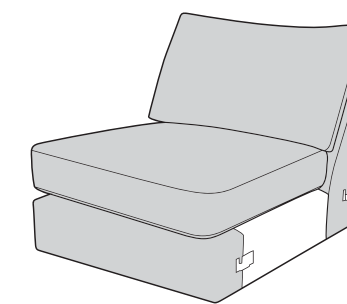

Please use this guide when ordering the following pieces to clarify cover options.

Corner Group (LH2,COR,RH2)

Corner Group (LH1,COR,RH1)

Corner Group (LH2,COR,RH1)

Corner Group (LH1,COR,RH2)

Armless Unit (ALU)

3 Seater Sofa (3ST)

2 Seater Sofa (2ST)

Love Chair (LOV)

-  **COVER 1**
(BODY)
-  **COVER 2**
(SCATTER)
-  **COVER 3**
(BOLSTER)

Scatter Cushions

Front = Cover 2
Piping = Cover 1
Back = Cover 1

Bolster Cushion

Front = Cover 3
Back = Cover 3

SUGGESTED ACCENT PIECES

Nora Accent Chair (ACH)

Arc Round Footstool (FST)

HADLEY DIMENSIONS (CM)

AVAILABLE PIECES	HEIGHT 1	WIDTH 2	DEPTH 3	SEAT HEIGHT 4	SEAT DEPTH 5	SEAT WIDTH 6	ACCESS DIAGONAL 7	OUTBACK HEIGHT 8	ARM HEIGHT 9	WEIGHT (KG)	SCATTER CUSHION NO.
LH2, COR, RH2 CORNER GROUP	79	288	288	41	69	N/A	N/A	61	61	143.5	3 SCATTERS + 1 BOLSTER
LH2, COR, RH1 CORNER GROUP or LH1, COR, RH2 CORNER GROUP	79	288	213	41	69	N/A	N/A	61	61	128	3 SCATTERS + 1 BOLSTER
LH1, COR, RH1 CORNER GROUP	79	213	213	41	69	N/A	N/A	61	61	112.5	3 SCATTERS + 1 BOLSTER
LH2 / RH2 UNIT	79	184	111	41	69	151	212	61	61	55.5	1 SCATTER
LH1 / RH1 UNIT	79	109	111	41	69	76	149	61	61	40	1 SCATTER
CORNER UNIT (COR)	79	104	104	41	65	N/A	147	61	N/A	32.5	1 SCATTER + 1 BOLSTER
ARMLESS UNIT (ALU)	79	79	111	41	69	N/A	134	61	N/A	23	N/A
3 SEATER SOFA (3ST)											
79 214 111 41 69 149 232 61 61 70 2 SCATTERS											
2 SEATER SOFA (2ST)											
79 194 111 41 69 129 216 61 61 64 2 SCATTERS											
LOVE CHAIR (LOV)											
79 151 111 41 69 88 180 61 61 59 2 SCATTERS											
ACCENT PIECES											
NORA ACCENT CHAIR											
75 82 85 45 61 47 93 N/A 67 18.5 1											
ARC ROUND FOOTSTOOL (FST)											
33 97 97 N/A N/A N/A N/A N/A N/A 22 N/A											