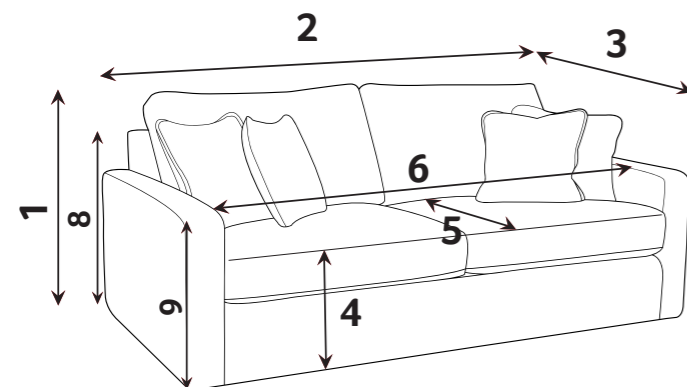

# DARLINGTON DIMENSIONS (CM)

AVAILABLE PIECES	HEIGHT 1	OUTBACK HEIGHT 2	WIDTH 3	DEPTH 4	ARM HEIGHT 5	SEAT HEIGHT 6	SEAT DEPTH 7	SEAT WIDTH 8	ACCESS DIAGONAL 9	WEIGHT (KG)	SCATTER CUSHIONS
4 SEATER SOFA (4ST)	88	73	228	94	67	51	62	184	247	60	2
3 SEATER SOFA (3ST)	88	73	202	94	67	51	62	160	221	53	2
2 SEATER SOFA (2ST)	88	73	177	94	67	51	62	135	200	47	2
LOVE CHAIR (LOV)	88	73	130	94	67	51	62	88	160	41	1
ARM CHAIR (1ST)	88	73	100	94	67	51	62	58	137	34	1
<b>ACCENT PIECES</b>											
NEW FENTON (FST)	35	N/A	106	65	N/A	N/A	N/A	N/A	N/A	14.5	N/A

## DIMENSION GUIDE

1 - HEIGHT  
2 - WIDTH

3 - DEPTH  
4 - SEAT HEIGHT

5 - SEAT DEPTH (STD & PILLOW)  
6 - SEAT WIDTH

7 - DIAGONAL ACCESS  
8 - OUTBACK HEIGHT  
9 - ARM HEIGHT

Illustrations used for reference only.