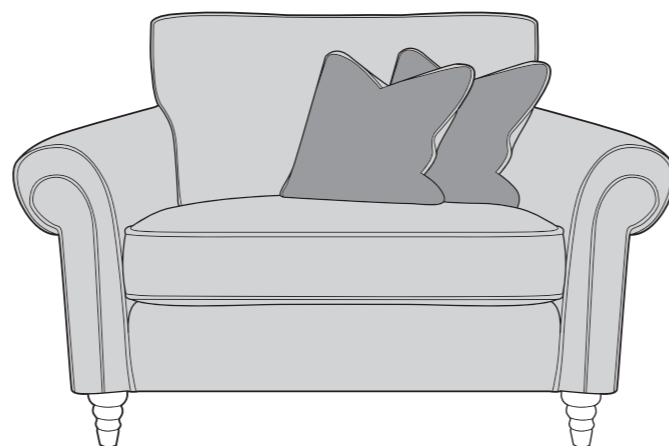

# DARLINGTON COVER GUIDE: STANDARD BACK ONLY

Please use this guide when ordering the following pieces to clarify cover options.

4 Seater Sofa (4ST)

3 Seater Sofa (3ST)

2 Seater Sofa (2ST)

Love Chair (LOV)

Arm Chair (1ST)

-  **COVER 1**  
(BODY)
-  **COVER 2**  
(SCATTER)