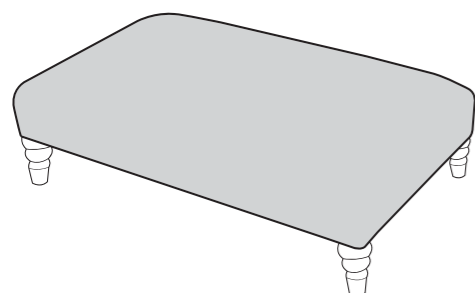

SUGGESTED ACCENT PIECES

New Fenton Footstool (FST)