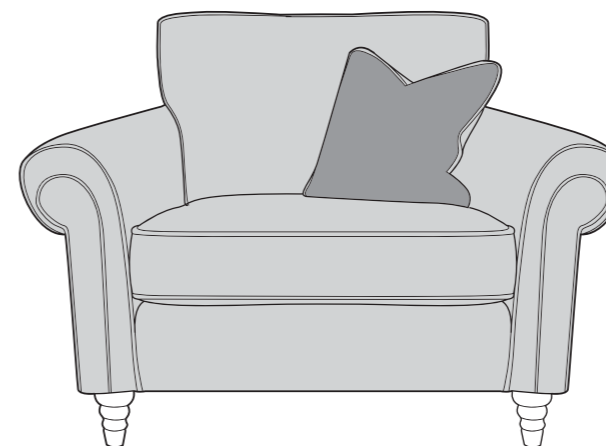

# DARLINGTON COVER GUIDE: STANDARD BACK ONLY

Please use this guide when ordering the following pieces to clarify cover options.

4 Seater Sofa (4ST)

3 Seater Sofa (3ST)

2 Seater Sofa (2ST)

Love Chair (LOV)

Arm Chair (1ST)

-  **COVER 1**  
(BODY)
-  **COVER 2**  
(SCATTER)