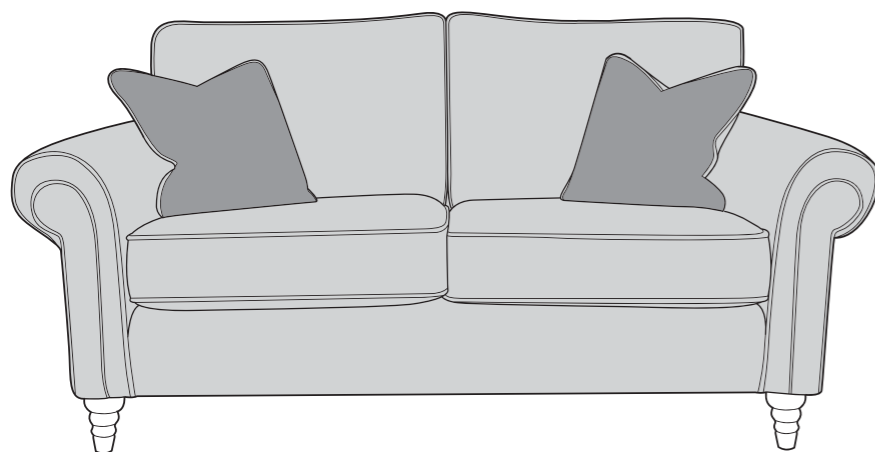

# DARLINGTON COVER GUIDE: STANDARD BACK ONLY

Please use this guide when ordering the following pieces to clarify cover options.

4 Seater Sofa (4ST)

3 Seater Sofa (3ST)

2 Seater Sofa (2ST)

Love Chair (LOV)

Arm Chair (1ST)

-  **COVER 1**  
(BODY)
-  **COVER 2**  
(SCATTER)