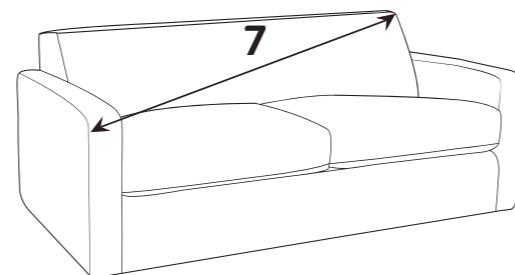

# DARLINGTON DIMENSIONS (CM)

AVAILABLE PIECES	HEIGHT 1	OUTBACK HEIGHT 2	WIDTH 3	DEPTH 4	ARM HEIGHT 5	SEAT HEIGHT 6	SEAT DEPTH 7	SEAT WIDTH 8	ACCESS DIAGONAL 9	WEIGHT (KG)	SCATTER CUSHIONS
4 SEATER SOFA (4ST)	88	73	228	94	67	51	62	184	247	60	2
3 SEATER SOFA (3ST)	88	73	202	94	67	51	62	160	221	53	2
2 SEATER SOFA (2ST)	88	73	177	94	67	51	62	135	200	47	2
LOVE CHAIR (LOV)	88	73	130	94	67	51	62	88	160	41	1
ARM CHAIR (1ST)	88	73	100	94	67	51	62	58	137	34	1
<b>ACCENT PIECES</b>											
NEW FENTON (FST)	35	N/A	106	65	N/A	N/A	N/A	N/A	N/A	14.5	N/A

## DIMENSION GUIDE

1 - HEIGHT  
2 - WIDTH

3 - DEPTH  
4 - SEAT HEIGHT

5 - SEAT DEPTH (STD & PILLOW)  
6 - SEAT WIDTH

7 - DIAGONAL ACCESS  
8 - OUTBACK HEIGHT  
9 - ARM HEIGHT

Illustrations used for reference only.

Check the diagonal access dimension to ensure furniture will fit in your home.