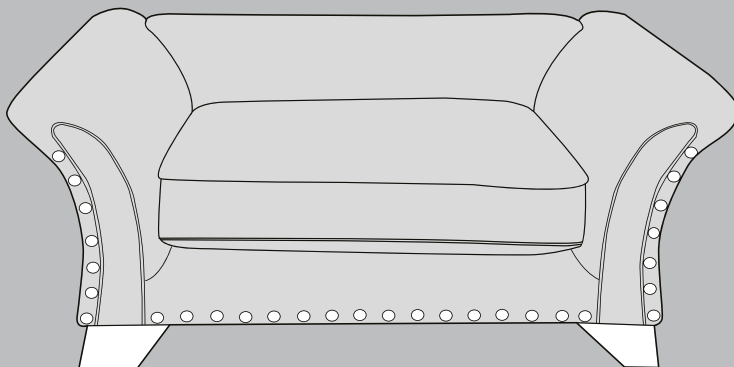

Fabric 1:
Aaron Silver

Antique Feet

Beethoven Pet Bed

* Available with or without studs

H: 53cm W: 120cm D: 70cm

Weight: 24.5kg

Foot Options

Beech (Light)

Antique (Dark)

Dimensions: Height x Width x Depth

Please note: All dimensions are approximate. Allow tolerance of +/- 2.5cm.

Colours represented are to be used as a guide only. Please refer to manufacturers swatch for a more accurate colour match.