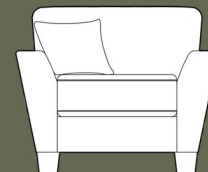

ASHLEY

A high back corner group accompanied with scatter cushions and chaise footstool covered in Silver from the Brooklyn collection with Oak effect wooden feet.

BROOKLYN FABRIC COLLECTION
ACCENT CHAIR - MILENA FABRIC COLLECTION
LATINO FABRIC COLLECTION

3 Seater Lounger
L: 209CM D: 89/151CM H: 92CM

3 Seater Sofa
L: 209CM D: 89CM H: 92CM

2 Seater Sofa
L: 184CM D: 89CM H: 92CM

Sofa Bed
L: 178CM D: 96CM H: 97CM

Chair
L: 102CM D: 89CM H: 92CM

Accent Swivel Chair
L: 95CM D: 90CM H: 105CM

Banquette Footstool
L: 96CM D: 65CM
H: 39CM

Accent Swivel Footstool
L: 76CM D: 76CM
H: 45CM

Frame Construction : Hardwood rails and high density particle boards which are glued and stapled.
Seat Interiors : Foam option only. Back Interiors : Fibre option only.