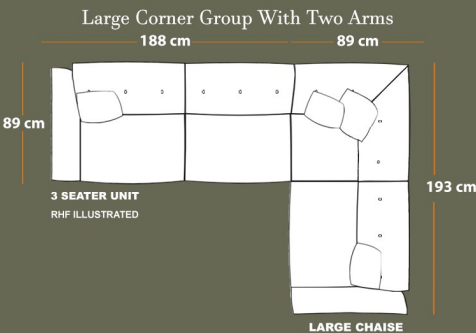

3 Seater Lounger
L: 209CM D: 89/151CM H: 92CM

3 Seater Sofa
L: 209CM D: 89CM H: 92CM

2 Seater Sofa
L: 184CM D: 89CM H: 92CM

Sofa Bed
L: 178CM D: 96CM H: 97CM

Chair
L: 102CM D: 89CM H: 92CM

Accent Swivel Chair
L: 95CM D: 90CM H: 105CM

Banquette Footstool
L: 96CM D: 65CM
H: 39CM

Accent Swivel Footstool
L: 76CM D: 76CM
H: 45CM

Frame Construction : Hardwood rails and high density particle boards which are glued and stapled.
Seat Interiors : Foam option only. Back Interiors : Fibre option only.

Whilst every effort is made to ensure consistency of colour and fabric, slight variations can occur. Dimensions are approximate and were correct at time of printing. Please allow tolerance of +/- 2.5cm. The line drawings are only a guide for size and the design should be taken from the furniture.