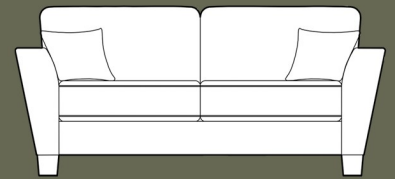

ASHLEY

A high back corner group accompanied with scatter cushions and chaise footstool covered in Silver from the Brooklyn collection with Oak effect wooden feet.

BROOKLYN FABRIC COLLECTION
ACCENT CHAIR - MILENA FABRIC COLLECTION
LATINO FABRIC COLLECTION

ASHLEY

Ashley is available in high back and is tailored to your choice from a range of fabrics. Manufacturing in the UK allows for shorter lead times and ensures a high quality product. Please see below for the selection of units available.

3 Seater Lounger
L: 209CM D: 89/151CM H: 92CM

3 Seater Sofa
L: 209CM D: 89CM H: 92CM

2 Seater Sofa
L: 184CM D: 89CM H: 92CM

Sofa Bed
L: 178CM D: 96CM H: 97CM

Chair
L: 102CM D: 89CM H: 92CM

Accent Swivel Chair
L: 95CM D: 90CM H: 105CM