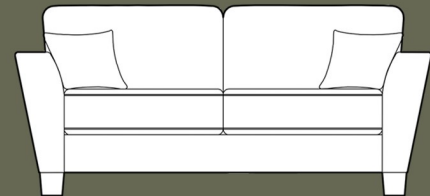

ASHLEY

A high back corner group accompanied with scatter cushions and chaise footstool covered in Silver from the Brooklyn collection with Oak effect wooden feet.

BROOKLYN FABRIC COLLECTION
ACCENT CHAIR - MILENA FABRIC COLLECTION
LATINO FABRIC COLLECTION

ASHLEY

Ashley is available in high back and is tailored to your choice from a range of fabrics. Manufacturing in the UK allows for shorter lead times and ensures a high quality product. Please see below for the selection of units available.

3 Seater Lounger
L: 209CM D: 89/151CM H: 92CM

3 Seater Sofa
L: 209CM D: 89CM H: 92CM

2 Seater Sofa
L: 184CM D: 89CM H: 92CM

Sofa Bed
L: 178CM D: 96CM H: 97CM

Chair
L: 102CM D: 89CM H: 92CM

Accent Swivel Chair
L: 95CM D: 90CM H: 105CM