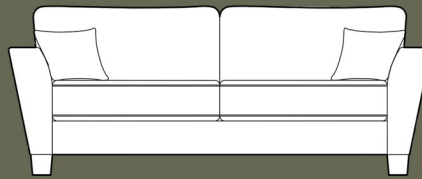

ASHLEY

A high back corner group accompanied with scatter cushions and chaise footstool covered in Silver from the Brooklyn collection with Oak effect wooden feet.

BROOKLYN FABRIC COLLECTION
ACCENT CHAIR - MILENA FABRIC COLLECTION
LATINO FABRIC COLLECTION

ASHLEY

Ashley is available in high back and is tailored to your choice from a range of fabrics. Manufacturing in the UK allows for shorter lead times and ensures a high quality product. Please see below for the selection of units available.

3 Seater Lounger
L: 209CM D: 89/151CM H: 92CM

3 Seater Sofa
L: 209CM D: 89CM H: 92CM

2 Seater Sofa
L: 184CM D: 89CM H: 92CM

Sofa Bed
L: 178CM D: 96CM H: 97CM

Chair
L: 102CM D: 89CM H: 92CM

Accent Swivel Chair
L: 95CM D: 90CM H: 105CM

Banquette Footstool
L: 96CM D: 65CM
H: 39CM

Accent Swivel Footstool
L: 76CM D: 76CM
H: 45CM

Frame Construction : Hardwood rails and high density particle boards which are glued and stapled.
Seat Interiors : Foam option only. Back Interiors : Fibre option only.