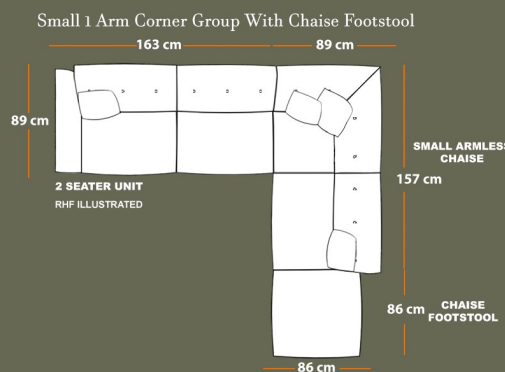

3 Seater Lounger
L: 209CM D: 89/151CM H: 92CM

3 Seater Sofa
L: 209CM D: 89CM H: 92CM

2 Seater Sofa
L: 184CM D: 89CM H: 92CM

Sofa Bed
L: 178CM D: 96CM H: 97CM

Chair
L: 102CM D: 89CM H: 92CM

Accent Swivel Chair
L: 95CM D: 90CM H: 105CM

Banquette Footstool
L: 96CM D: 65CM
H: 39CM

Accent Swivel Footstool
L: 76CM D: 76CM
H: 45CM

Frame Construction : Hardwood rails and high density particle boards which are glued and stapled.
Seat Interiors : Foam option only. Back Interiors : Fibre option only.

Whilst every effort is made to ensure consistency of colour and fabric, slight variations can occur. Dimensions are approximate and were correct at time of printing. Please allow tolerance of +/- 2.5cm. The line drawings are only a guide for size and the design should be taken from the furniture.