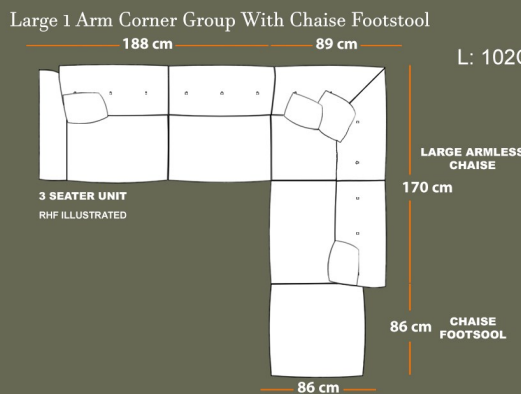

3 Seater Lounger
L: 209CM D: 89/151CM H: 92CM

3 Seater Sofa
L: 209CM D: 89CM H: 92CM

2 Seater Sofa
L: 184CM D: 89CM H: 92CM

Sofa Bed
L: 178CM D: 96CM H: 97CM

Chair
L: 102CM D: 89CM H: 92CM

Accent Swivel Chair
L: 95CM D: 90CM H: 105CM

Banquette Footstool
L: 96CM D: 65CM
H: 39CM

Accent Swivel Footstool
L: 76CM D: 76CM
H: 45CM

Frame Construction : Hardwood rails and high density particle boards which are glued and stapled.
Seat Interiors : Foam option only. Back Interiors : Fibre option only.

Whilst every effort is made to ensure consistency of colour and fabric, slight variations can occur. Dimensions are approximate and were correct at time of printing. Please allow tolerance of +/- 2.5cm. The line drawings are only a guide for size and the design should be taken from the furniture.