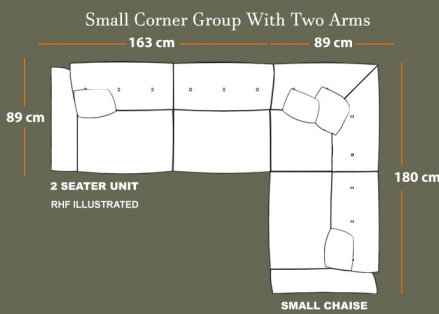

3 Seater Lounger
L: 209CM D: 89/151CM H: 92CM

3 Seater Sofa
L: 209CM D: 89CM H: 92CM

2 Seater Sofa
L: 184CM D: 89CM H: 92CM

Sofa Bed
L: 178CM D: 96CM H: 97CM

Chair
L: 102CM D: 89CM H: 92CM

Accent Swivel Chair
L: 95CM D: 90CM H: 105CM

Banquette Footstool
L: 96CM D: 65CM
H: 39CM

Accent Swivel Footstool
L: 76CM D: 76CM
H: 45CM

Frame Construction : Hardwood rails and high density particle boards which are glued and stapled.
Seat Interiors : Foam option only. Back Interiors : Fibre option only.

Whilst every effort is made to ensure consistency of colour and fabric, slight variations can occur. Dimensions are approximate and were correct at time of printing. Please allow tolerance of +/- 2.5cm. The line drawings are only a guide for size and the design should be taken from the furniture.