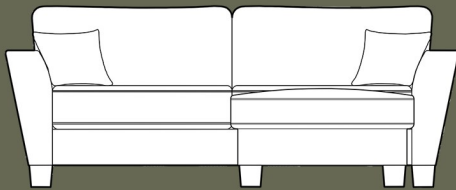

ASHLEY

A high back corner group accompanied with scatter cushions and chaise footstool covered in Silver from the Brooklyn collection with Oak effect wooden feet.

BROOKLYN FABRIC COLLECTION
ACCENT CHAIR - MILENA FABRIC COLLECTION
LATINO FABRIC COLLECTION

ASHLEY

Ashley is available in high back and is tailored to your choice from a range of fabrics. Manufacturing in the UK allows for shorter lead times and ensures a high quality product. Please see below for the selection of units available.

3 Seater Lounger
L: 209CM D: 89/151CM H: 92CM

3 Seater Sofa
L: 209CM D: 89CM H: 92CM

2 Seater Sofa
L: 184CM D: 89CM H: 92CM

Sofa Bed
L: 178CM D: 96CM H: 97CM

Chair
L: 102CM D: 89CM H: 92CM

Accent Swivel Chair
L: 95CM D: 90CM H: 105CM

Banquette Footstool
L: 96CM D: 65CM
H: 39CM

Accent Swivel Footstool
L: 76CM D: 76CM
H: 45CM

Frame Construction : Hardwood rails and high density particle boards which are glued and stapled.
Seat Interiors : Foam option only. Back Interiors : Fibre option only.