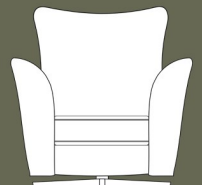

ASHLEY

A high back corner group accompanied with scatter cushions and chaise footstool covered in Silver from the Brooklyn collection with Oak effect wooden feet.

BROOKLYN FABRIC COLLECTION
ACCENT CHAIR - MILENA FABRIC COLLECTION
LATINO FABRIC COLLECTION

ASHLEY

Ashley is available in high back and is tailored to your choice from a range of fabrics. Manufacturing in the UK allows for shorter lead times and ensures a high quality product. Please see below for the selection of units available.

3 Seater Lounger
L: 209CM D: 89/151CM H: 92CM

3 Seater Sofa
L: 209CM D: 89CM H: 92CM

2 Seater Sofa
L: 184CM D: 89CM H: 92CM

Sofa Bed
L: 178CM D: 96CM H: 97CM

Chair
L: 102CM D: 89CM H: 92CM

Accent Swivel Chair
L: 95CM D: 90CM H: 105CM

Banquette Footstool
L: 96CM D: 65CM
H: 39CM

Accent Swivel Footstool
L: 76CM D: 76CM
H: 45CM

Frame Construction : Hardwood rails and high density particle boards which are glued and stapled.
Seat Interiors : Foam option only. Back Interiors : Fibre option only.